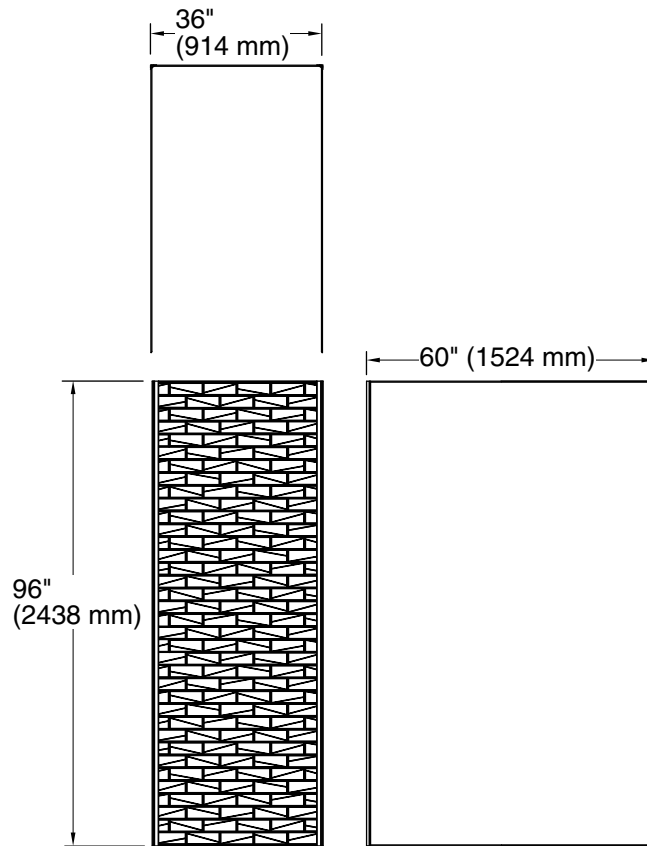

Features

- Includes two 36" x 96" walls, one 60" x 96" wall, and two 96" corner joints
- No need to install trim. Factory-installed edge provides a finished look for walls
- Joint system hides caulk and silicone, leaving fewer places for mold to grow and simplifying cleaning
- Coordinates with Choreograph shower accessories and storage (sold separately)
- Matte finish complements any decor

Installation

- Field trimmable
- Adheres to water-resistant wallboard
- For a 60" x 36" x 96" three-wall alcove or smaller

Included Components

Product consists of:

97604-T01
97601-T01
97601-T01
97635

Codes/Standards

Choreograph™

60" x 36" x 96" shower wall kit, Brick texture

K-97616-T01

Technical Information

All product dimensions are nominal.

Installation: Three-wall alcove

Notes

Measure your actual product for rough-in details.